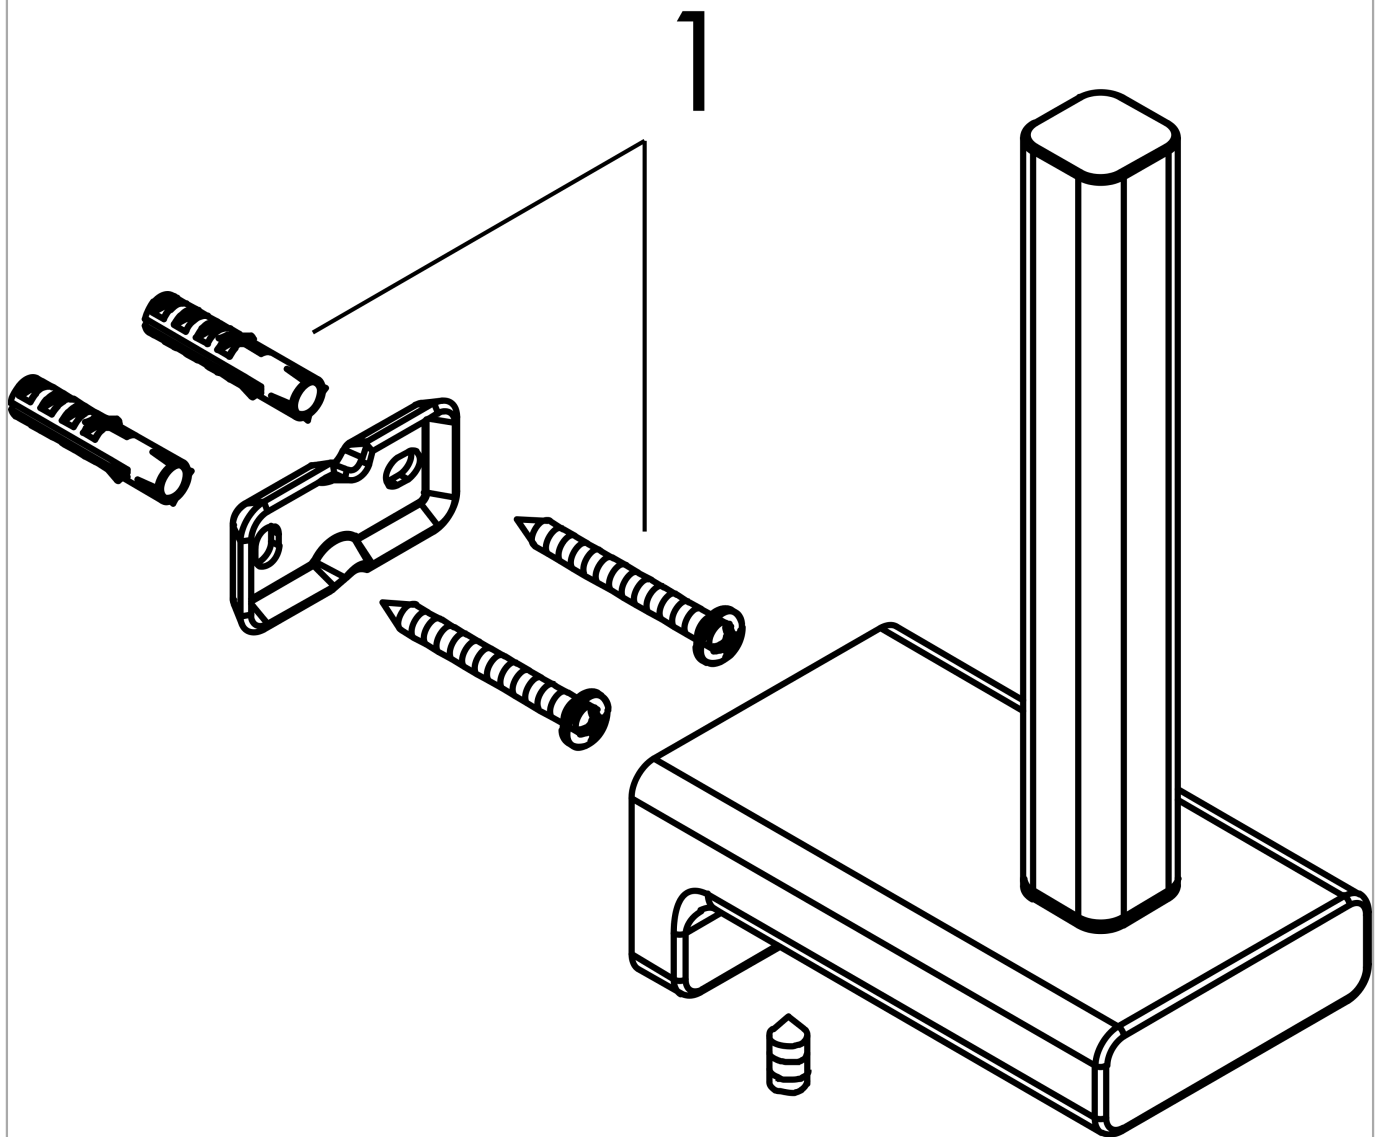

AddStoris

Spare roll holder

Surfaces: **Chrome** Article Number: **41756000**

Description

product features

- material: metal
- wall-mounted

Product image

Scale drawing

AddStoris
Spare roll holder
Surfaces: **Chrome**

Article Number: **41756000**

Exploded Drawing

Year of production: >04/21

AddStoris
Spare roll holder
 Surfaces: **Chrome** Article Number: **41756000**

Spare part list