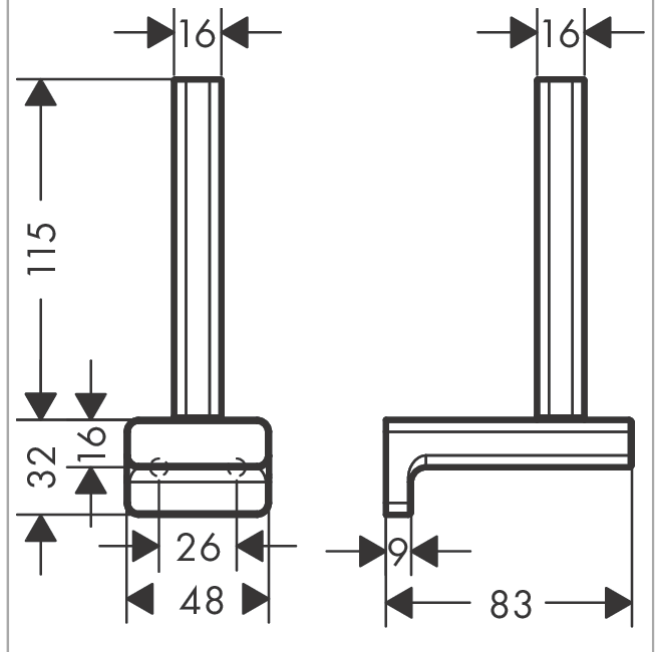

AddStoris

Spare roll holder

Surfaces: **Chrome** Article Number: **41756000**

Description

product features

- material: metal
- wall-mounted

Product image

Scale drawing

AddStoris
Spare roll holder
Surfaces: **Chrome**

Article Number: **41756000**

Exploded Drawing

Year of production: >04/21

AddStoris
Spare roll holder
 Surfaces: **Chrome** Article Number: **41756000**

Spare part list

Year of production: >04/21

Pos.	Description	Article Number	Price	PU
1	mounting set	40915000	-	1