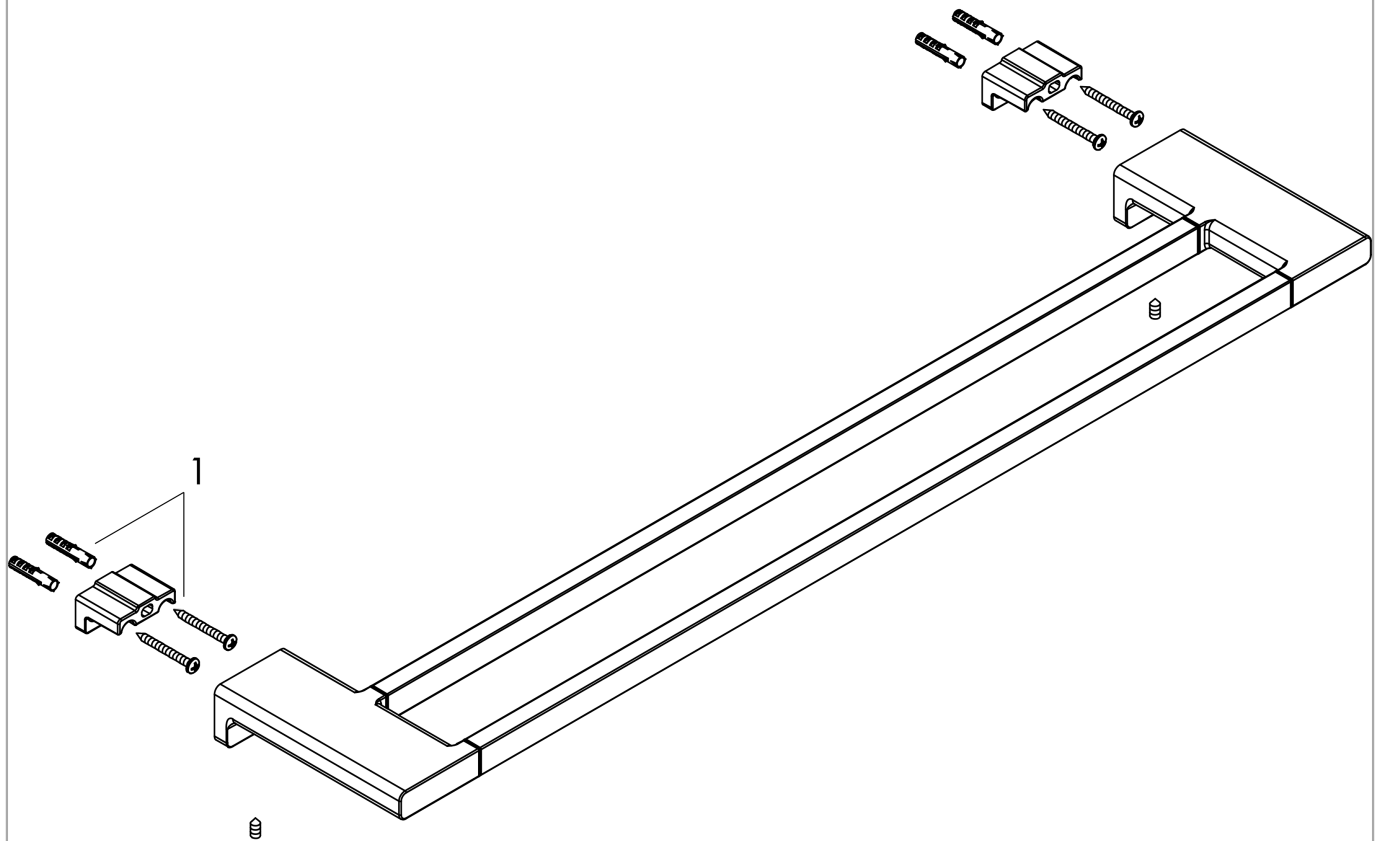

**AddStoris**

**Double bath towel rail**

Surfaces: **Matt Black** Article Number: **41743670**

**Description**

**product features**

- material: metal
- length 648 mm
- drilling distance 626 mm
- wall-mounted

**Product image**

**Scale drawing**

**AddStoris**

**Double bath towel rail**

Surfaces: **Matt Black** Article Number: **41743670**

**Exploded Drawing**

Year of production: >04/21

**AddStoris**

**Double bath towel rail**

Surfaces: **Matt Black** Article Number: **41743670**

**Spare part list**

Year of production: >04/21

<b>Pos.</b>	<b>Description</b>	<b>Article Number</b>	<b>Price</b>	<b>PU</b>
1	mounting set	40915000	-	1