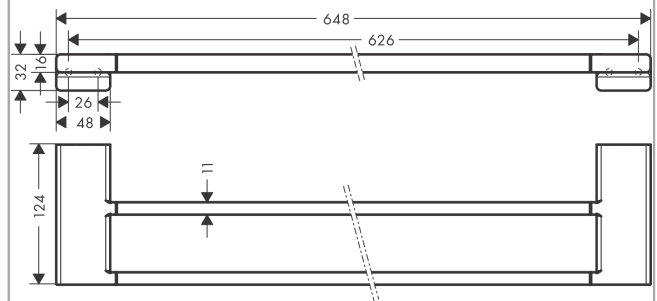

**AddStoris**

**Double bath towel rail**

Surfaces: **Matt Black** Article Number: **41743670**

**Description**

**product features**

- material: metal
- length 648 mm
- drilling distance 626 mm
- wall-mounted

**Product image**

**Scale drawing**

**AddStoris**

**Double bath towel rail**

Surfaces: **Matt Black** Article Number: **41743670**

**Exploded Drawing**

Year of production: >04/21

**AddStoris**

**Double bath towel rail**

Surfaces: **Matt Black** Article Number: **41743670**

**Spare part list**

Year of production: >04/21

<b>Pos.</b>	<b>Description</b>	<b>Article Number</b>	<b>Price</b>	<b>PU</b>
1	mounting set	40915000	-	1