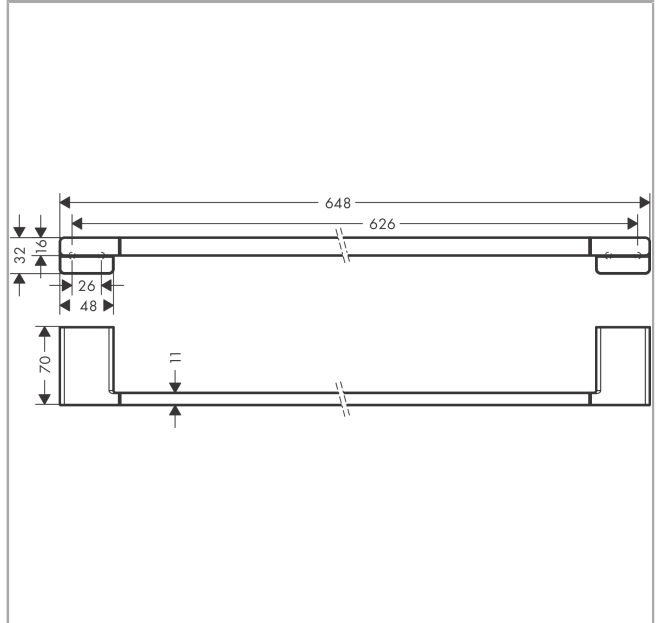

AddStoris
Bath towel rail
 Surfaces: **Brushed Bronze** Article Number: **41747140**

Description

product features

- material: metal
- length 648 mm
- mounting type: wall-mounted
- drilling distance 626 mm
- wall-mounted
- material holder: metal

Design awards

reddot winner 2021

Product image

Scale drawing

AddStoris
Bath towel rail
Surfaces: **Brushed Bronze** Article Number: **41747140**

Exploded Drawing

Year of production: >04/21