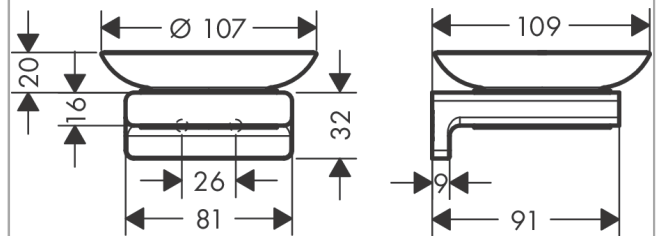

AddStoris

Soap dish

Surfaces: **Brushed Bronze** Article Number: **41746140**

Description

product features

- material recess: ceramic
- material: metal
- wall-mounted

Design awards

reddot winner 2021

Product image

Scale drawing

AddStoris

Soap dish

Surfaces: **Brushed Bronze**

Article Number: **41746140**

Exploded Drawing

Year of production: >04/21

AddStoris

Soap dish

Surfaces: **Brushed Bronze** Article Number: **41746140**

Spare part list

Year of production: >04/21

Pos.	Description	Article Number	Price	PU
1	mounting set	40915000	-	1