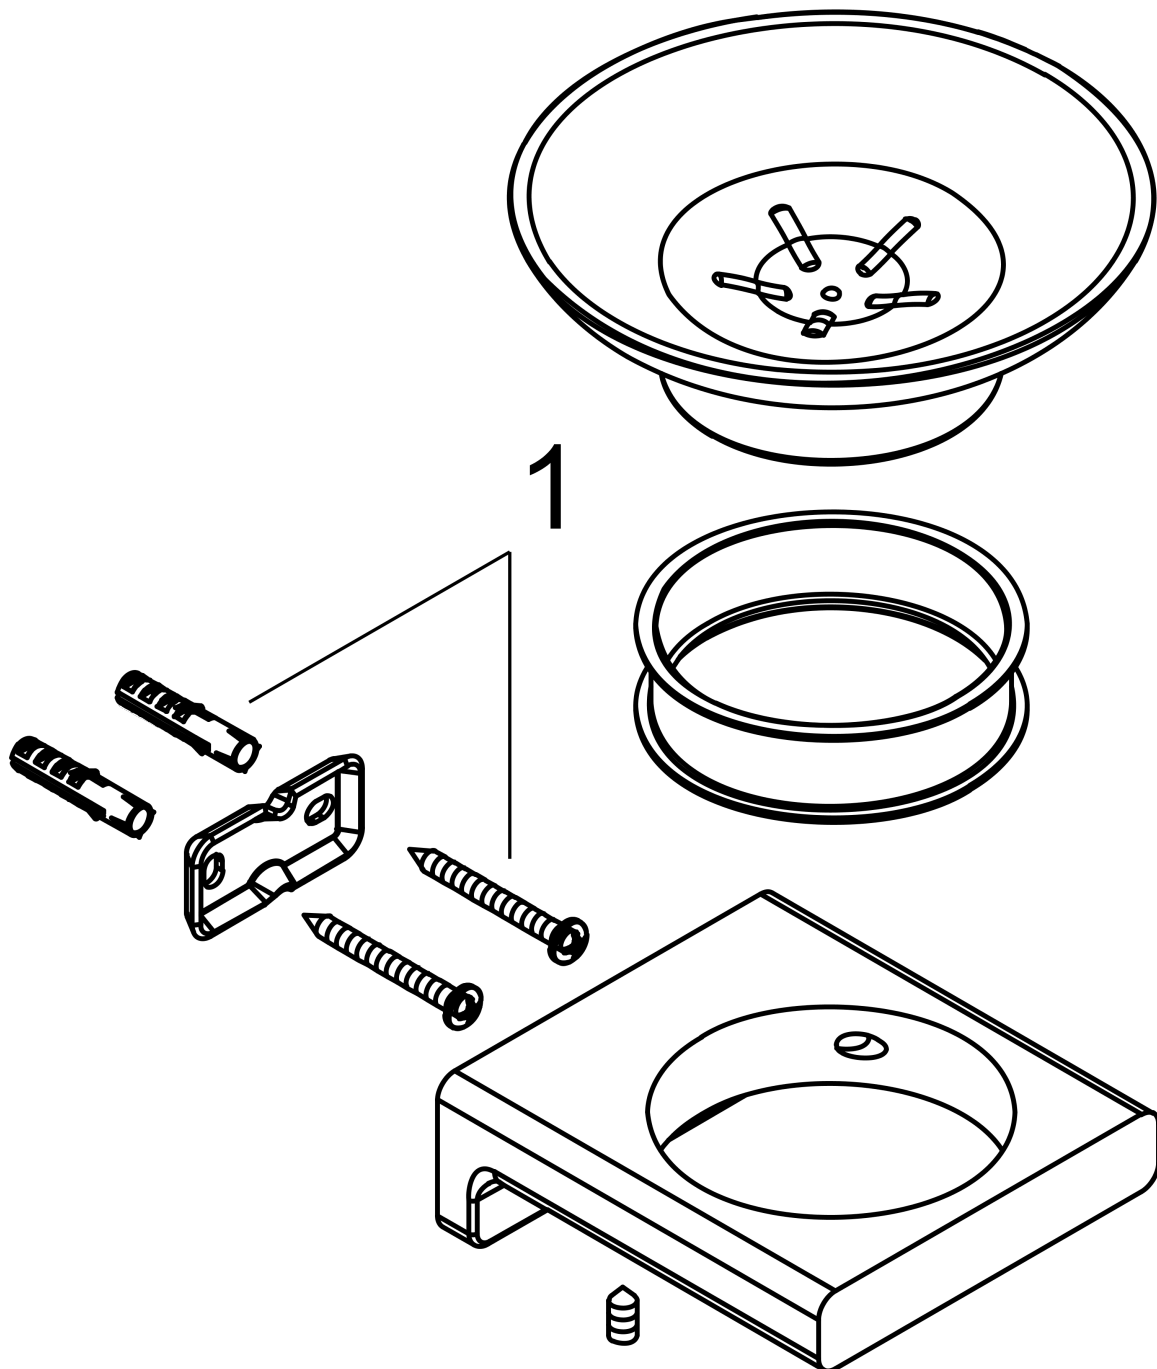

AddStoris

Soap dish

Surfaces: **Brushed Bronze** Article Number: **41746140**

Description

product features

- material recess: ceramic
- material: metal
- wall-mounted

Design awards

reddot winner 2021

Product image

Scale drawing

AddStoris

Soap dish

Surfaces: **Brushed Bronze**

Article Number: **41746140**

Exploded Drawing

Year of production: >04/21

AddStoris

Soap dish

Surfaces: **Brushed Bronze** Article Number: **41746140**

Spare part list

Year of production: >04/21

Pos.	Description	Article Number	Price	PU
1	mounting set	40915000	-	1