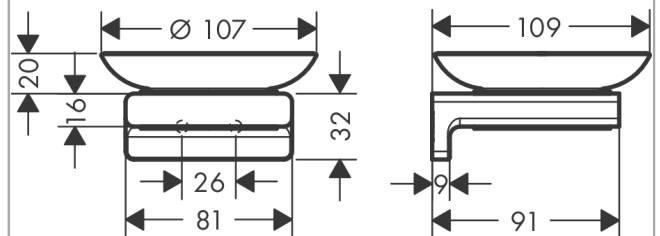

AddStoris
Soap dish

Surfaces: **Chrome** Article Number: **41746000**

Description

product features

- material recess: ceramic
- material: metal
- wall-mounted

Product image

Scale drawing

AddStoris
Soap dish

Surfaces: **Chrome** Article Number: **41746000**

Exploded Drawing

Year of production: >04/21

AddStoris

Soap dish

Surfaces: **Chrome** Article Number: **41746000**

Spare part list

Year of production: >04/21