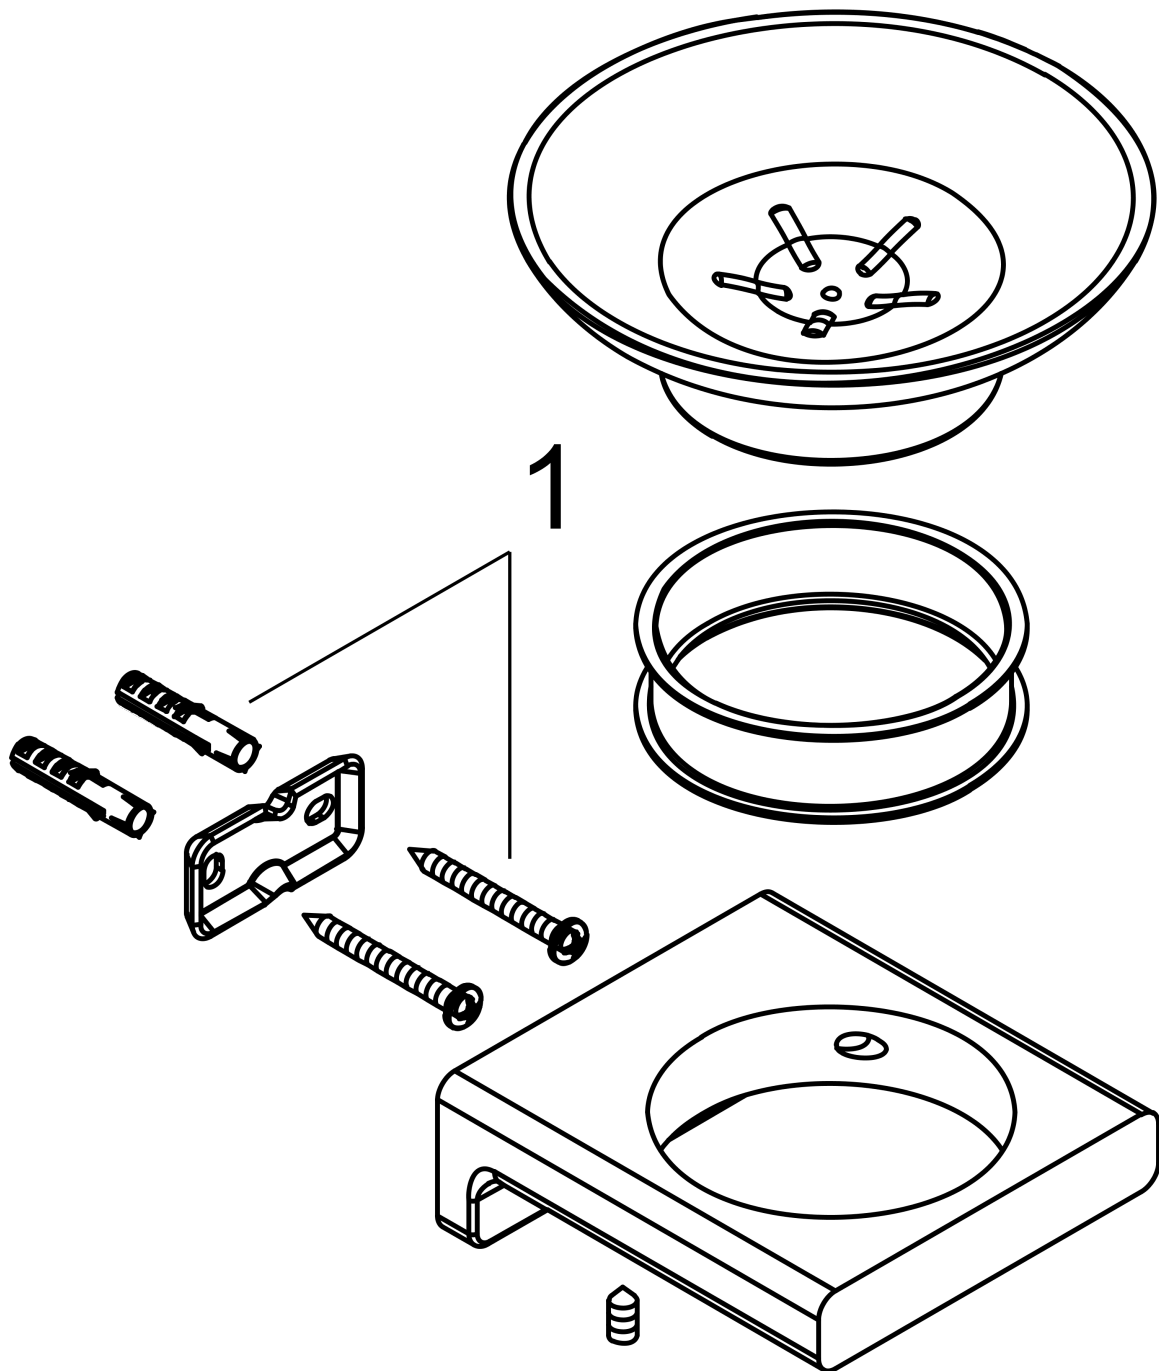

AddStoris
Soap dish

Surfaces: **Chrome** Article Number: **41746000**

Description

product features

- material recess: ceramic
- material: metal
- wall-mounted

Product image

Scale drawing

AddStoris
Soap dish

Surfaces: **Chrome** Article Number: **41746000**

Exploded Drawing

Year of production: >04/21

AddStoris

Soap dish

Surfaces: **Chrome** Article Number: **41746000**

Spare part list

Year of production: >04/21

Pos.	Description	Article Number	Price	PU
1	mounting set	40915000	-	1