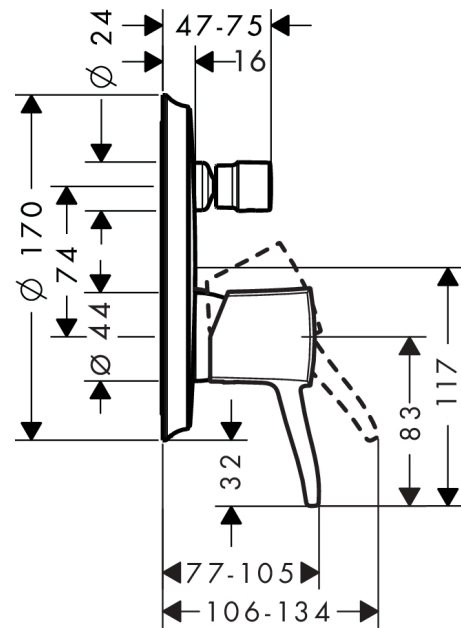

Metropol Classic
Single lever bath mixer for concealed installation with lever handle
 Surfaces: **Chrome** Article Number: **31345000**

Description

product features

- connection type: basic set
- ceramic cartridge
- min. operating pressure: 1 bar
- max. operating pressure: 10 bar
- temperature limitation adjustable
- with automatic resetting
- with silencer

Product image

Scale drawing

Flowchart