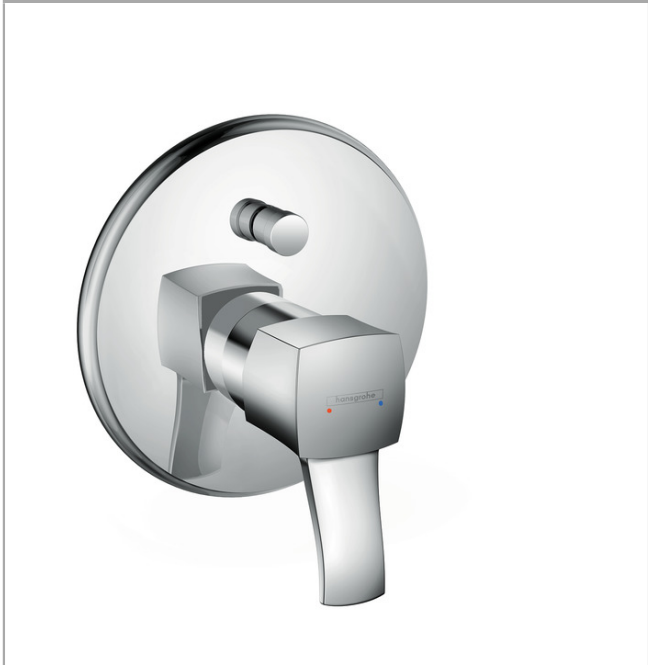

Metropol Classic
Single lever bath mixer for concealed installation with lever handle
 Surfaces: **Chrome** Article Number: **31345000**

Description

product features

- connection type: basic set
- ceramic cartridge
- min. operating pressure: 1 bar
- max. operating pressure: 10 bar
- temperature limitation adjustable
- with automatic resetting
- with silencer

Product image

Scale drawing

Flowchart