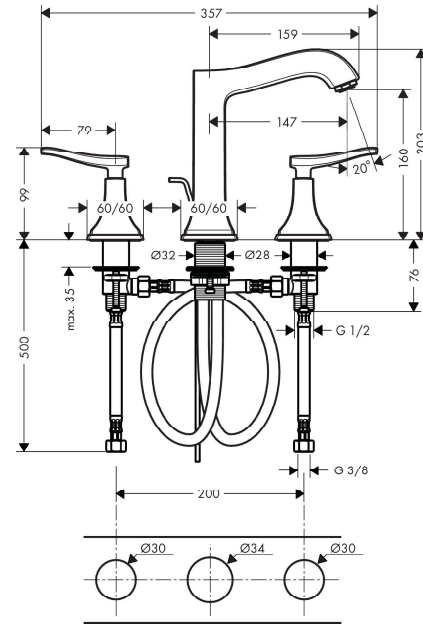

Metropol Classic

3-hole basin mixer 160 with lever handles and pop-up waste set

Surfaces: **Chrome** Article Number: **31331000**

Description

product features

- consists of: 3-hole basin mixer, waste set
- ComfortZone 160
- projection 147 mm
- normal spray
- flow rate at 3 bar: 5 l/min
- ceramic valves hot/ cold 90°
- temperature limitation adjustable
- suitable for continuous flow water heaters
- pop-up waste set G 1¼
- material waste set: metal
- connection dimension: DN15

Technology

Product image

Scale drawing

Flowchart